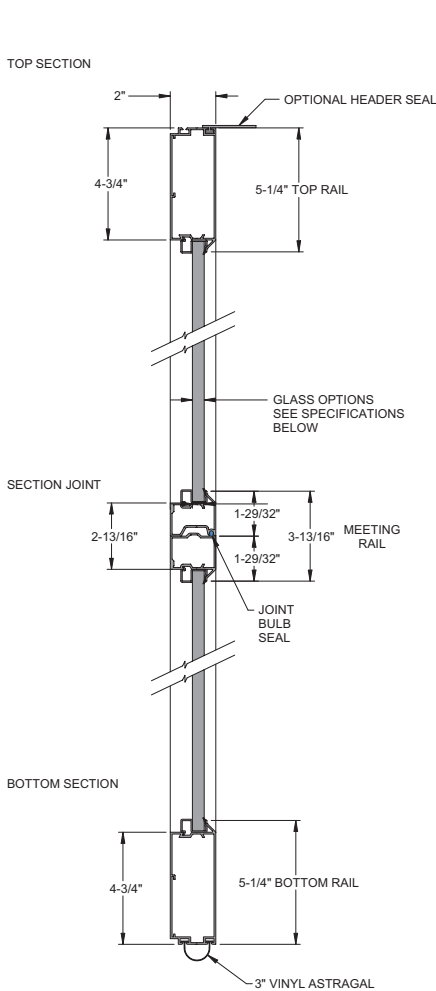

Custom Mixed Panel

A perfect alternative to standard steel doors, StyleView Custom Mixed Panel designs offer a distinctive look for your home. By utilizing various panel spacing options, the Mixed Panel model will differentiate your garage door from others in your neighborhood. Featuring 188 ArmorBrite™ or 7 anodized finishes and a variety of glass options, StyleView Custom Mixed Panel doors complement the individuality of your residence.

Custom Mixed Panel*

* 7 feet high illustrations shown

Door Width	Door Height	Section Thickness	Section Joint	Door Styles	Window Designs	Glass Thickness	Glass Type	End Stile Width	Center Stile Width	Batten Width	Finish	Track/Hardware Finish	Limited Warranty
4'-16'	6'-10'	2"	Tongue & Groove	See Panel Options Above	1 Pane	1/8", 3/16", 1/4", 1/2"	Clear Laminate, Acrylic, Insulated, Reflective, Tinted, Frosted, Satin	6" Wide Std	2-5/8" Std	Not Available	Anodize Finishes, 187 ArmorBrite Colors	Galvanized, EnduraCote™ White, EnduraCote Black	See page 3