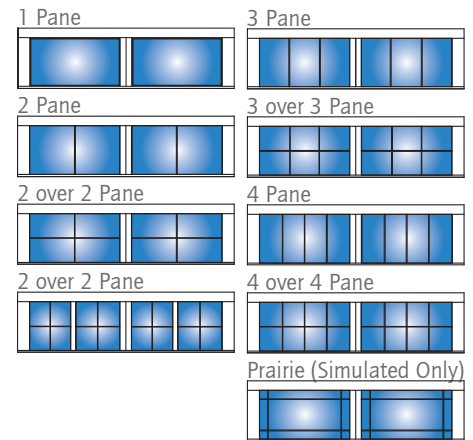

Window Options

Custom Carriage House

Door Width	Door Height	Section Thickness	Section Joint	Door Styles	Window Designs	Glass Thickness	Glass Type	End Stile Width	Center Stile Width	Batten Width	Finish	Track/Hardware Finish	Limited Warranty
4'-20'	6'-10'	2"	Tongue & Groove	Swing-Up, Swing-Out, Accordion, Bi-Fold	1 Pane, 2 Pane, 3 Pane, 4 Pane, 2 over 2, 3 over 3, 4 over 4, Prairie	1/8", 3/16", 1/4", 1/2"	Clear Laminate, Acrylic, Insulated, Reflective, Tinted, Frosted, Satin	6" Wide Std	5-3/4" Std, 2-5/8" Std	7/16" Std, 1" Opt, 2-5/8" Opt	Anodize Finishes, 187 ArmorBrite Colors	Galvanized, EnduraCote™ White, EnduraCote Black	See page 3