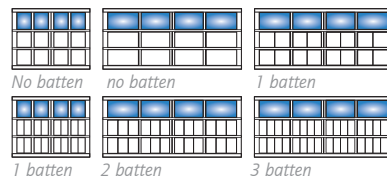

Custom Carriage House

StyleView Custom Profile Carriage House doors feature architectural grandeur without the maintenance concerns of a typical wood door. The Swing-Up, Swing-Out, Accordion and Bi-Fold designs can be modified to meet the aesthetics of your home by selecting from 188 ArmorBrite™ colors or 7 anodized finishes and numerous glass and batten options. And, for added style, choose between true and simulated divided lites in various pane configurations.

Custom Carriage house Bi-Fold, ArmorBrite beige rails, ArmorBrite matched panels, 2 over 2 tempered clear pane

Panel Options*

Custom Carriage House

Swing-Up

Swing-Out

Accordion

Bi-Fold

* 7 feet high illustrations shown