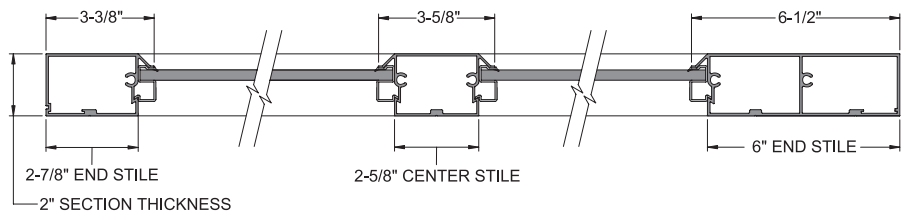

Door Width	Door Height	Section Thickness	Section Joint	Door Styles	Window Designs	Glass Thickness	Glass Type	End Stile Width	Center Stile Width	Batten Width	Finish	Track/Hardware Finish	Limited Warranty
4'-16'	6'-10'	2"	Tongue & Groove	See Panel Options Above	1 Pane	1/8", 3/16", 1/4", 1/2"	Clear Laminate, Acrylic, Insulated, Reflective, Tinted, Frosted, Satin	6" Wide Std	2-5/8" Std	Not Available	Anodize Finishes, 187 ArmorBrite Colors	Galvanized, EnduraCote™ White, EnduraCote Black	See page 3