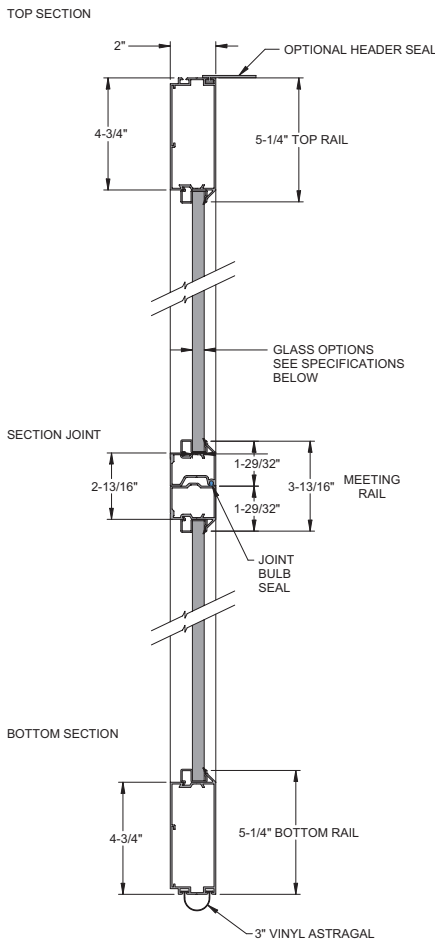

Custom Carriage House

StyleView Custom Profile Carriage House doors feature architectural grandeur without the maintenance concerns of a typical wood door. The Swing-Up, Swing-Out, Accordion and Bi-Fold designs can be modified to meet the aesthetics of your home by selecting from 188 ArmorBrite™ colors or 7 anodized finishes and numerous glass and batten options. And, for added style, choose between true and simulated divided lites in various pane configurations.

Panel Options*

Custom Carriage House

Swing-Up

Swing-Out

Accordion

Bi-Fold

* 7 feet high illustrations shown

Window Options

Custom Carriage House

Door Width	Door Height	Section Thickness	Section Joint	Door Styles	Window Designs	Glass Thickness	Glass Type	End Stile Width	Center Stile Width	Batten Width	Finish	Track/Hardware Finish	Limited Warranty
4'-20'	6'-10'	2"	Tongue & Groove	Swing-Up, Swing-Out, Accordion, Bi-Fold	1 Pane, 2 Pane, 3 Pane, 4 Pane, 2 over 2, 3 over 3, 4 over 4, Prairie	1/8", 3/16", 1/4", 1/2"	Clear Laminate, Acrylic, Insulated, Reflective, Tinted, Frosted, Satin	6" Wide Std	5-3/4" Std, 2-5/8" Std	7/16" Std, 1" Opt, 2-5/8" Opt	Anodize Finishes, 187 ArmorBrite Colors	Galvanized, EnduraCote™ White, EnduraCote Black	See page 3