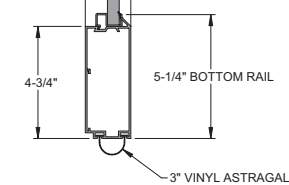

Wide Profile, ArmorBrite white rails with 1/8" satin glass

TOP SECTION

SECTION JOINT

BOTTOM SECTION

Narrow & Wide Profile*

Single Car

Single car, 4'0" to 9'2", 2 panel design

Single car, 9'3" to 12'2", 3 panel design