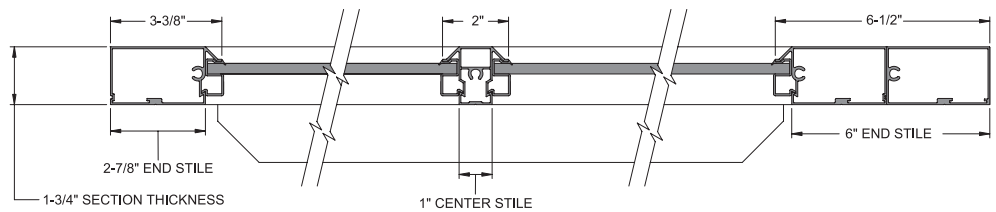

Door Width	Door Height	Section Thickness	Section Joint	Door Styles	Window Designs	Glass Thickness	Glass Type	End Stile Width	Center Stile Width	Batten Width	Finish	Track/Hardware Finish	Limited Warranty
4'-16'	6'-10'	1-3/4"	Ship-Lap	See Profile Options Above	1 Pane	1/8", 3/16", 1/4", 1/2"	Clear Laminate, Acrylic, Insulated, Reflective, Tinted, Frosted, Satin	2-7/8" Std, 6" Opt	1" Std	Not Available	Anodize Finishes, 187 ArmorBrite Colors	Galvanized, EnduraCote™ White, EnduraCote Black	See page 3