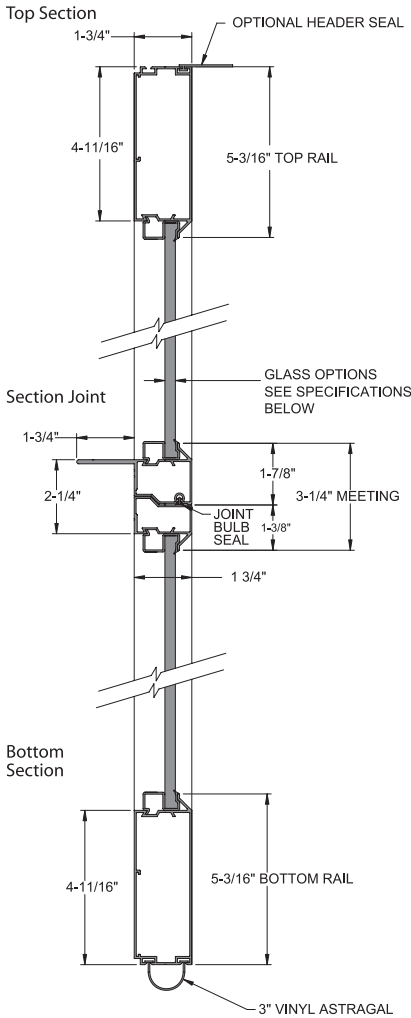

Narrow & Wide Profile*

Single Car

Double Car

Double car 12'3" to 20'0", 4&5 panel designs

* 7 feet high illustrations shown