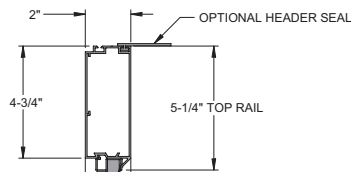

Wide Profile

If you are looking for a heavy-duty door that will enhance your home's panache or timeless architecture, the Wide Profile model is the answer. Designed for both strength and durability, the 2" thick Wide Profile door features rail and stile construction with a standard joint seal. This model also offers 188 ArmorBrite™ exterior finish options or 7 anodized finishes and optional white or black EnduraCote™ hardware. For added design flexibility, the Wide Profile model is also available with window thicknesses ranging from 1/8" to 1/2", in various glass types including: frosted, laminate, reflective, satin, tinted, tempered and insulated.

TOP SECTION

SECTION JOINT

BOTTOM SECTION

Narrow & Wide Profile*

Single Car

Double Car

* 7 feet high illustrations shown

Door Width	Door Height	Section Thickness	Section Joint	Door Styles	Window Designs	Glass Thickness	Glass Type	End Stile Width	Center Stile Width	Batten Width	Finish	Track/Hardware Finish	Limited Warranty
4'-20'	6'-10'	2"	Tongue & Groove	See Profile Options Above	1 Pane	1/8", 3/16", 1/4", 1/2"	Clear Laminate, Acrylic, Insulated, Reflective, Tinted, Frosted, Satin	2-7/8" Std, 6" Wide Opt	2-5/8" Std	Not Available	Anodize Finishes, 187 ArmorBrite Colors	Galvanized, EnduraCote™ White, EnduraCote Black	See page 3