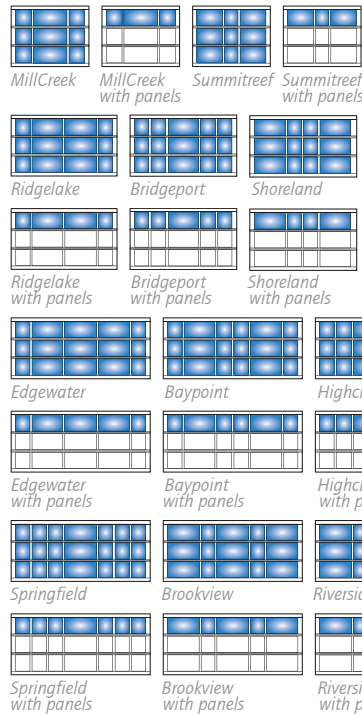

Custom Mixed Panel*

* 7 feet high illustrations shown