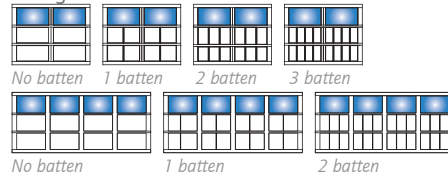

Custom Carriage House

StyleView Custom Profile Carriage House doors feature architectural grandeur without the maintenance concerns of a typical wood door. The Swing-Up, Swing-Out, Accordion and Bi-Fold designs can be modified to meet the aesthetics of your home by selecting from 188 ArmorBrite™ colors or 7 anodized finishes and numerous glass and batten options. And, for added style, choose between true and simulated divided lites in various pane configurations.

Custom Carriage house Bi-Fold, ArmorBrite beige rails, ArmorBrite matched panels, 2 over 2 tempered clear pane

Panel Options*

Custom Carriage House

Swing-Up

Swing-Out

Accordion

Bi-Fold

* 7 feet high illustrations shown