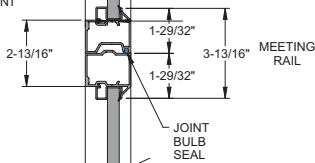

Wide Profile, ArmorBrite white rails with 1/8" satin glass

TOP SECTION

SECTION JOINT

BOTTOM SECTION

Narrow & Wide Profile*

Single Car

Single car, 4'0" to 9'2", 2 panel design

Single car, 9'3" to 12'2", 3 panel design