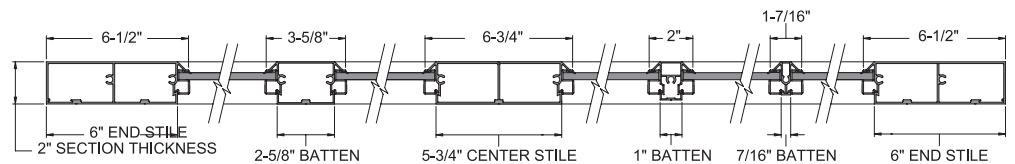

Window Options

Custom Carriage House

Door Width	Door Height	Section Thickness	Section Joint	Door Styles	Window Designs	Glass Thickness	Glass Type	End Stile Width	Center Stile Width	Batten Width	Finish	Track/Hardware Finish	Limited Warranty
4'-20'	6'-10'	2"	Tongue & Groove	Swing-Up, Swing-Out, Accordion, Bi-Fold	1 Pane, 2 Pane, 3 Pane, 4 Pane, 2 over 2, 3 over 3, 4 over 4, Prairie	1/8", 3/16", 1/4", 1/2"	Clear Laminate, Acrylic, Insulated, Reflective, Tinted, Frosted, Satin	6" Wide Std	5-3/4" Std, 2-5/8" Std	7/16" Std, 1" Opt, 2-5/8" Opt	Anodize Finishes, 187 ArmorBrite Colors	Galvanized, EnduraCote™ White, EnduraCote Black	See page 3