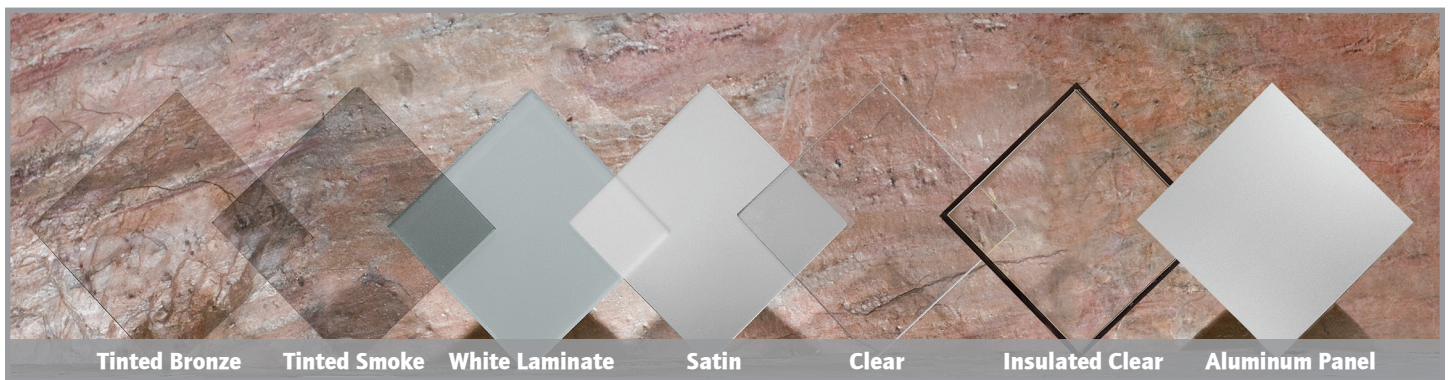

Anodized Finish Options

ArmorBrite™ Color System

Choose from over 188 Raynor ArmorBrite™ colors.

StyleView Narrow Profile - Single Car

Glass Options

Low-E Glass Also Available

Low-E glass is the solution for long-term exposure to high temperatures by allowing full visibility, while providing a barrier from the sun. Low-E glass is only available for StyleView doors with insulated glass.

Glazing options range in a variety of colors and thickness including: 1/8", 3/16", 1/4" and 1/2" insulated.

See below for glass options.

Custom Millcreek

Hardware Options

EnduraCote™ Options

For a clean, finished look and maximum protection against rust, StyleView doors are available with a powder coated hardware system. The EnduraCote™ Hardware System features extended-life torsion springs and powder coated hardware. Nylon rollers with steel ball bearings also help to provide superior noise reduction.