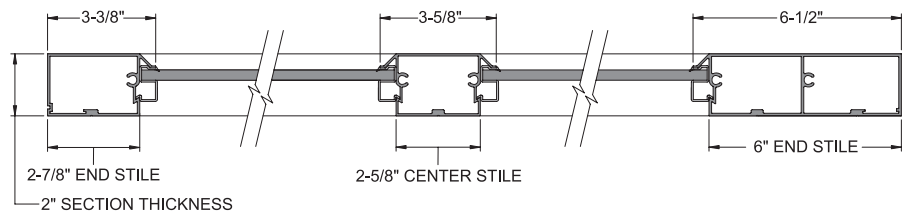

Double Car

* 7 feet high illustrations shown

Door Width	Door Height	Section Thickness	Section Joint	Door Styles	Window Designs	Glass Thickness	Glass Type	End Stile Width	Center Stile Width	Batten Width	Finish	Track/Hardware Finish	Limited Warranty
4'-20'	6'-10'	2"	Tongue & Groove	See Profile Options Above	1 Pane	1/8", 3/16", 1/4", 1/2"	Clear Laminate, Acrylic, Insulated, Reflective, Tinted, Frosted, Satin	2-7/8" Std, 6" Wide Opt	2-5/8" Std	Not Available	Anodize Finishes, 187 ArmorBrite Colors	Galvanized, EnduraCote™ White, EnduraCote Black	See page 3